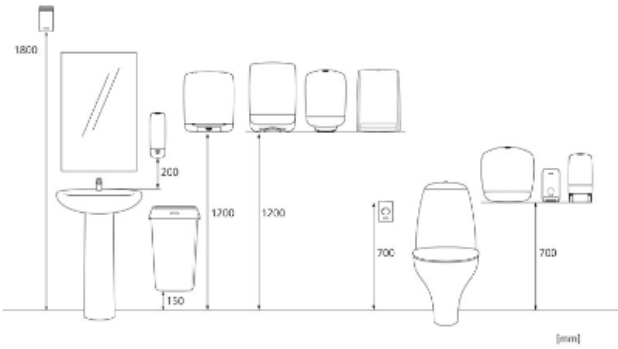

Katrin Hand Towel M Dispenser - White Metal

988113

- Elegant dispenser for Hand Towels
- Holds 2-3 sleeves
- Brushed steel (white)
- Robust and reliable
- Inspection window shows when it is time to refill the paper
- Simple to load
- Simple to install, load and maintain
- Lockable

ISO9001 ISO14001

Product / Consumer pack

x 275 mm
y 330 mm
z 132 mm

White

2.01 kg

Transport pack

x 345 mm
y 150 mm
z 285 mm

1

2.2 kg

6414300988113

Transport pallet

x 800 mm
y 1200 mm
z 1200 mm

56

148.2 kg

6414305988118

Measurements and installing